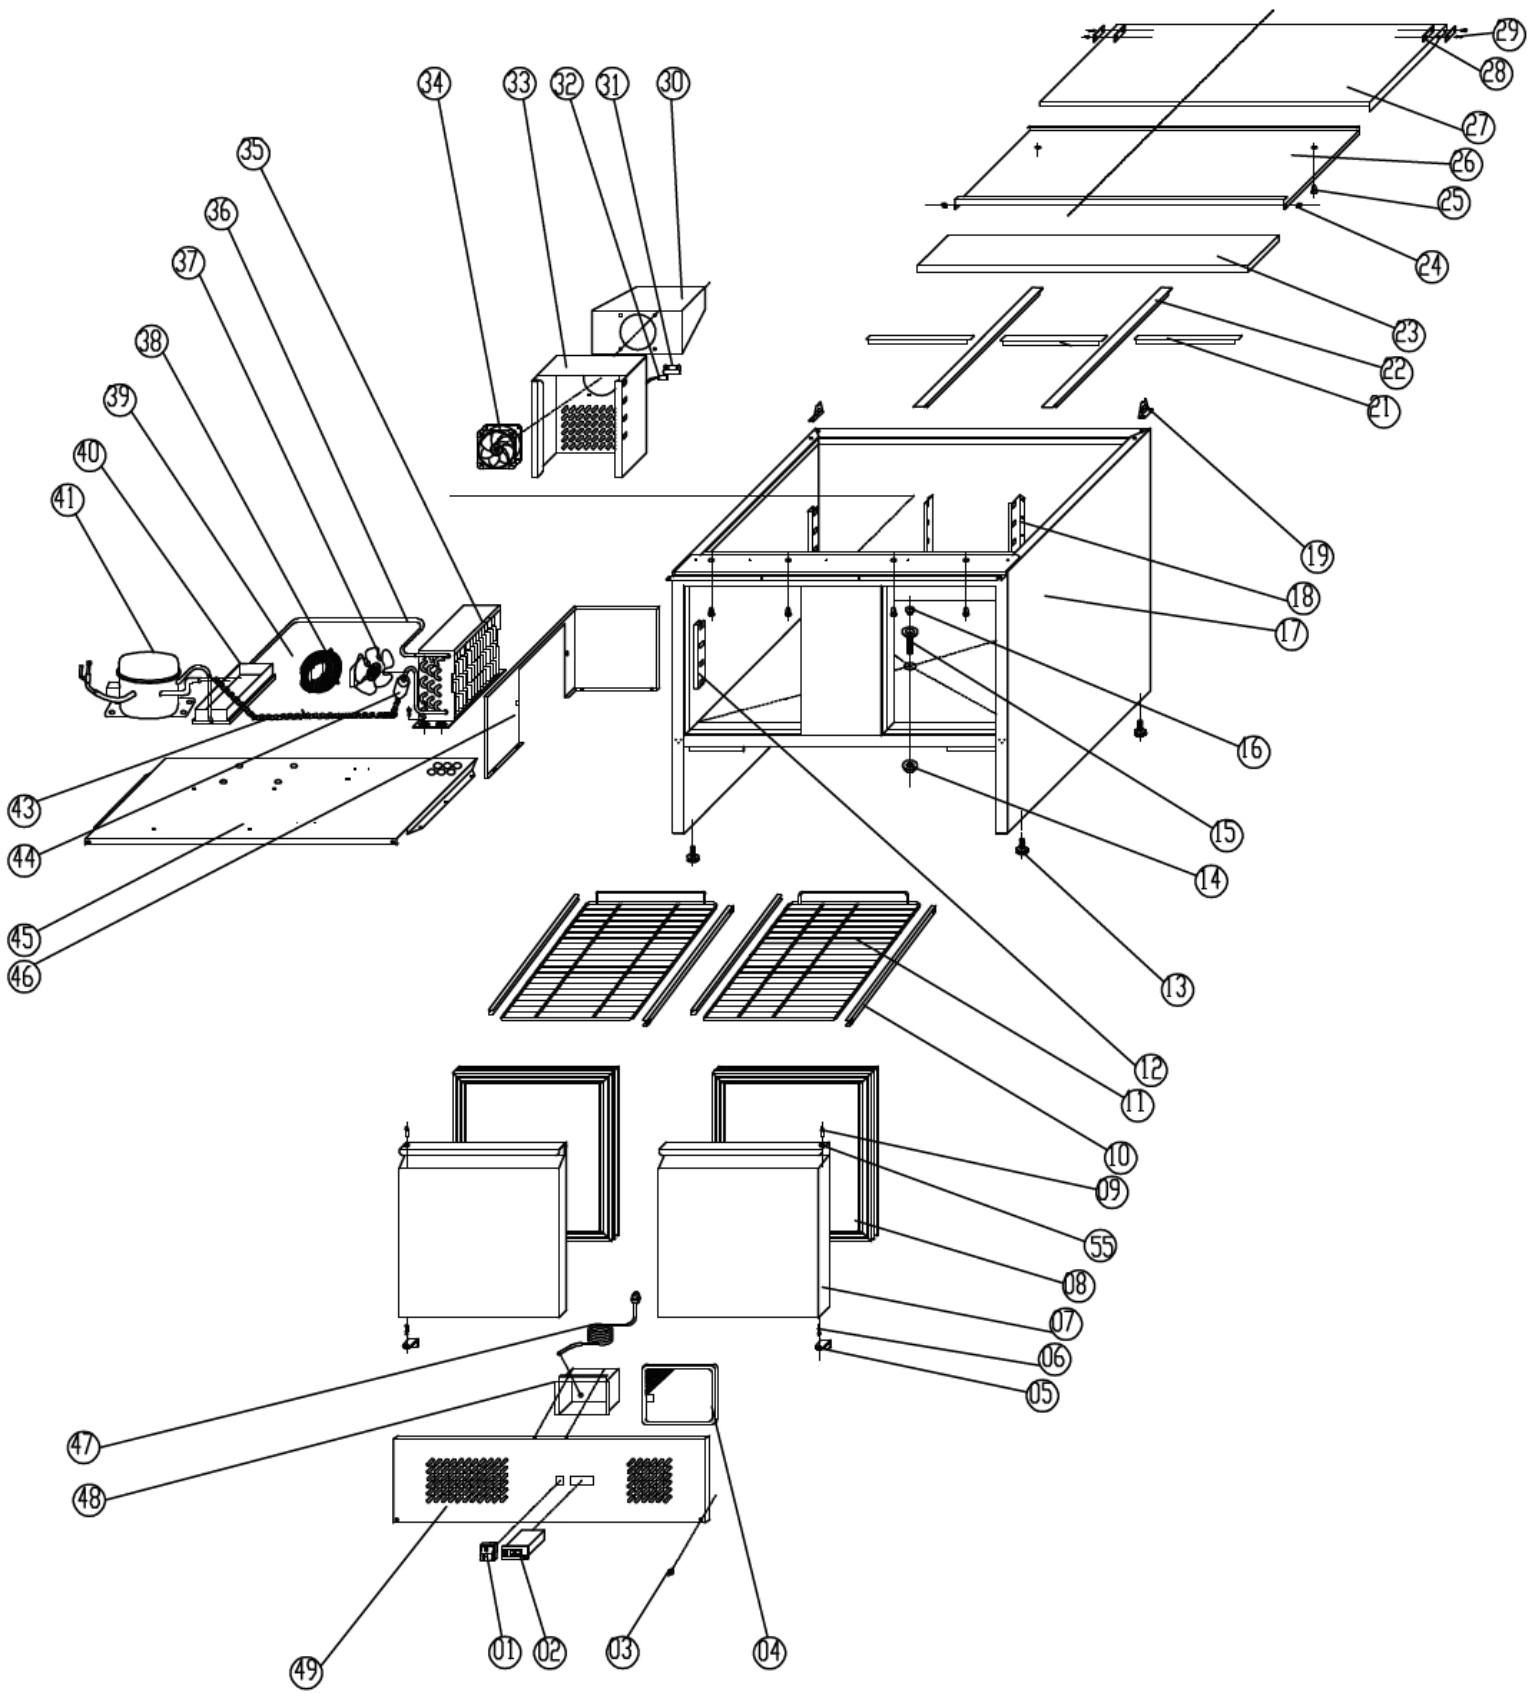

# Explosionszeichnung

Saladette  
KBS 902

KBS Gastrotechnik GmbH - Johannes-Kepler-Str. 14 - 55129 Mainz

## SPARE PARTS LIST OF S902

<b>N0.</b>	<b>CODE</b>	<b>NAME</b>	<b>MODEL</b>	<b>QUY.</b>	<b>MATERIAL</b>	<b>REMARK</b>	
01	S900.01	MAIN SWITCH	DRH-2415-3	1PC			
02	S900.02	THERMOSTAT	XR20C	1PC			
03	S900.03	PLASTIC CAP	Φ13	6PCS	PLASTIC		
04	S900.04	FILTER		1PC			
05	S900.05	DOWN HINGE/RIGHT/LEFT		1PAIR	STAINLESS		
06	S900.06	DOWN HINGE AXIS		4PCS	STAINLESS		
07	S900.07	DOOR/RIGHT/LEFT		2PCS	STAINLESS		
08	S900.08	GASKET		2PCS	PVC		
10	S900.10	GUIDE/RIGHT/LEFT		1PAIR	STAINLESS		
11	S900.11	SHELF	GN1/1	2PCS	COATED STEEL		
12	S900.12	SIDE SUPPORT		4PCS	STAINLESS		
13	S900.13	FEET		4PCS			
14	S900.14	DRAIN PIPE NUT		1PC	PLASTIC		
15	S900.15	DRAIN PIPE		1PC	PLASTIC		
16	S900.16	DRAIN PIPE COVER		1PC	PLASTIC		
17	S902.03	BODY		1PC			
18	S900.18	BACK SUPPORT/RIGHT/LEFT		1PAIR	STAINLESS		
19	S900.19	COVER HINGE/RIGHT		1PAIR	STAINLESS		
21	S900.21	MIDDLE SUPPORT		3PCS	STAINLESS		
22	S900.22	LONG SUPPORT		2PCS	STAINLESS		
23	S902.07	CUTTING BOARD		1PC	PLASTIC		
24	S900.24	PLASTIC SLIDING AXIS		2PCS			
25	S900.25	PLASTIC PIN		2PCS	PLASTIC		
26	S902.08	MOVING COVER		1PC	STAINLESS		
27	S902.09	FIXED COVER		1PC	STAINLESS		
28	S900.29	STRENGTHENING BOARD		4PCS	STAINLESS		
29	S900.28	COVER HINGE AXIS		4PCS	STAINLESS		
<b>N0.</b>	<b>CODE</b>	<b>NAME</b>	<b>MODEL</b>	<b>QUY.</b>	<b>MATERIAL</b>	<b>REMARK</b>	