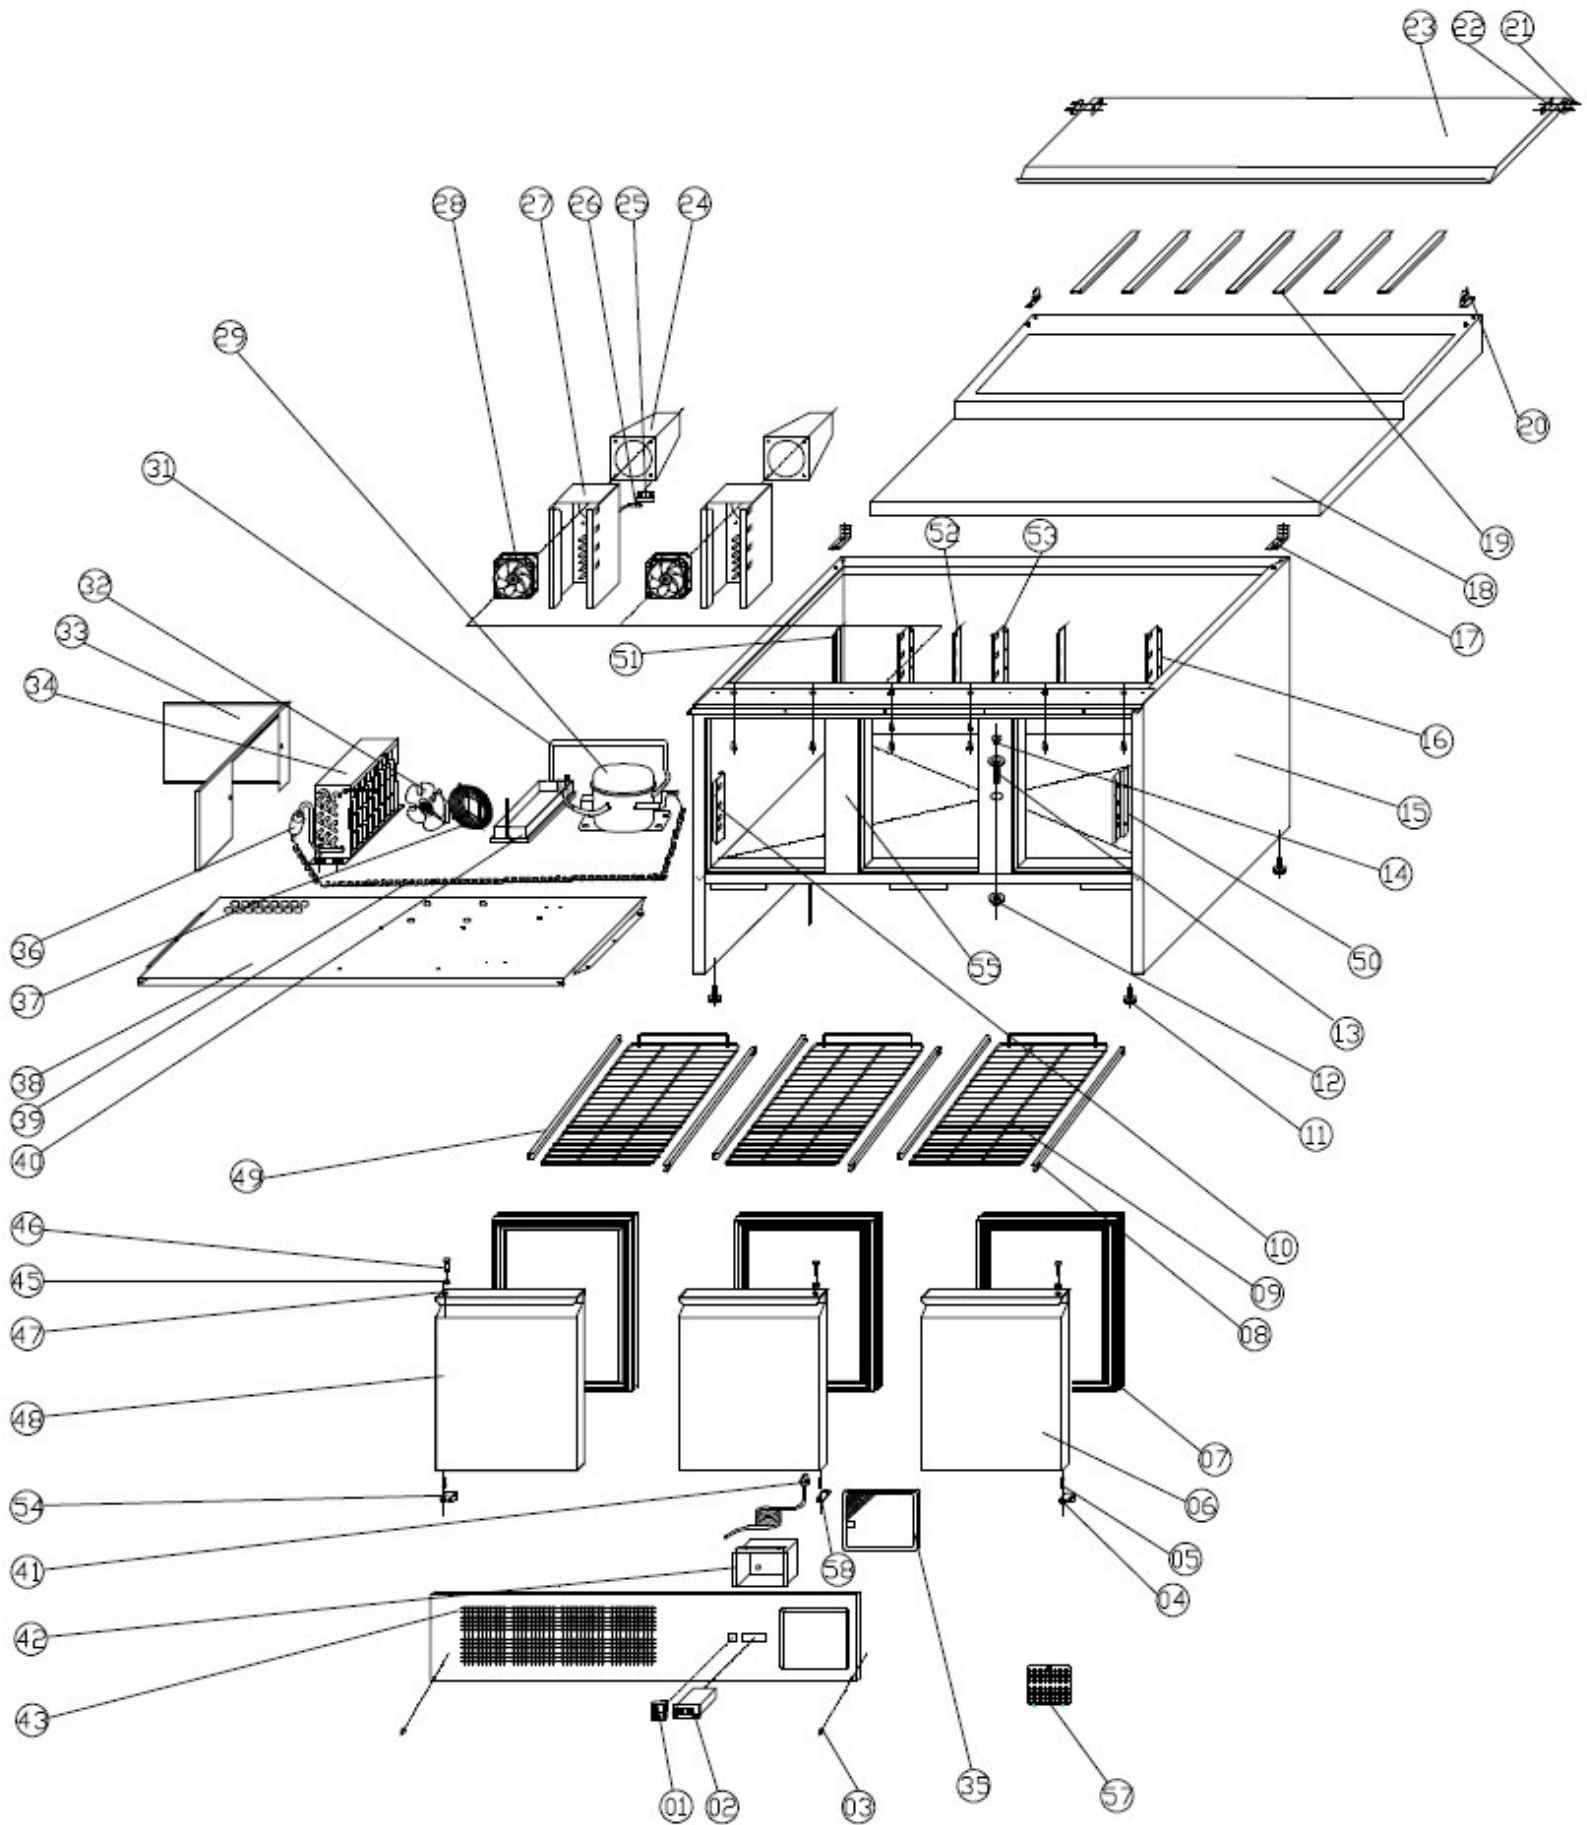

Explosionszeichnung

Belegstation
KBS 360

KBS Gastrotechnik GmbH - Johannes-Kepler-Str. 14 - 55129 Mainz

SPARE PARTS LIST SPARE PARTS LIST SPARE PARTS LIST

NO.		CODE	NAME	MODEL	QUY.
1	104090001	S900.01	MAIN SWITCH	DRH-2415-3	1PC
2	104020010	S900.02C	THERMOSTAT	XR02CX	1PC
3	108110007	S900.03	PLASTIC CAP	Φ13	8PCS
4	5202002351	S900.05R	DOWN HINGE RIGHT		1PCS
5	107110042	S900.06	DOWN HINGE AXIS	(S900长) (S900长) (S900长)	3PCS
6	5107000432	S900.07R	DOOR (Door with handle) DOOR (Door with handle) DOOR (Door		2PCS
7	108270001	S900.08	GASKET		3PCS
8	5203000052	GN2100TN.31R	GUIDE RIGHT		3PCS
9	109020026	GN2100TN.32	SHELF	GN1/1	3PCS
10	5202002383	S901.06L	SIDE SUPPORT LEFT		3PCS
11	108300183	S900.13	FEET		4PCS
12	108300064	S900.14	DRAIN PIPE NUT		1PC
13	108300081	S900.15	DRAIN PIPE		1PC
14	108300192	S900.16	DRAIN PIPE COVER		1PC
15		S903.01	BODY		1PC
16	5202002384	S901.05R	BACK SUPPORT RIGHT		1PC
17	5202002378	S901.01	TOP HINGE		1PAIR
18	5108000253	PS300.01(1/4)	TOP		1PC
19	5203000115	PS300.02(1/4)	SUPPORT		7PCS
20	5202002227	PS300.12	COVER HINGE		1PAIRS
21	107070010	S900.28	COVER HINGE AXIS		4PCS
22	108300191	S900.29	STRENGTHENING BOARD		2PCS
23	5202004130	PS300.03(1/4)	TOP COVER	662×332×30	1PC
24	108110012	S901.03	AIRFLOW DUCT	132×132×150	2PCS
25	5202002366	GN650TN.12	SENSOR FIXED CLIP	50×30	1PC
26	104020099	S900.32	SENSOR		1PC
27	5114000272	S901.04	CIRCLE FAN SUPPORT	132×115×347	2PCS
28	104030032	PS200.04	CIRCLE FAN	SA9225A2	2PCS
29	104010100	G-S903.01	COMPRESSOR	HPKD190A	1PC
31	113110182	S903.02	DISCHARGE TUBE	Φ6	1PC
32	104030021	GN650TN.34	CONDENSER FAN	CA01-01/Φ200	1PC
33	5202002417	S903.06	CONDENSER COVER BOARD	370×400×253	1PC
34	5111000003	GN650TN.38	CONDENSER	GN650TN	1PC
35	107240021	U- GN2100TN(HT11)	FILTER	1PC	
36	107180001	GN70TN.23	FILTER DRIER	25g	1PC
37	109030026	GN650TN.46	BASKET GUARD GRILLS		1PC
38	5202002416	S903.09	UNIT BOARD	1347×404×20	1PC
39		S900.43	CAPILLARY	Φ1.15×3000	1PC
40	108140002	S900.40	WATER PAN		1PC
41	104050037	S900.47	PLUG	LT312/1.5MM ² ×3G	1PC
42	108300060	S900.48	JUNCTION BOX	200×75×160	1PC