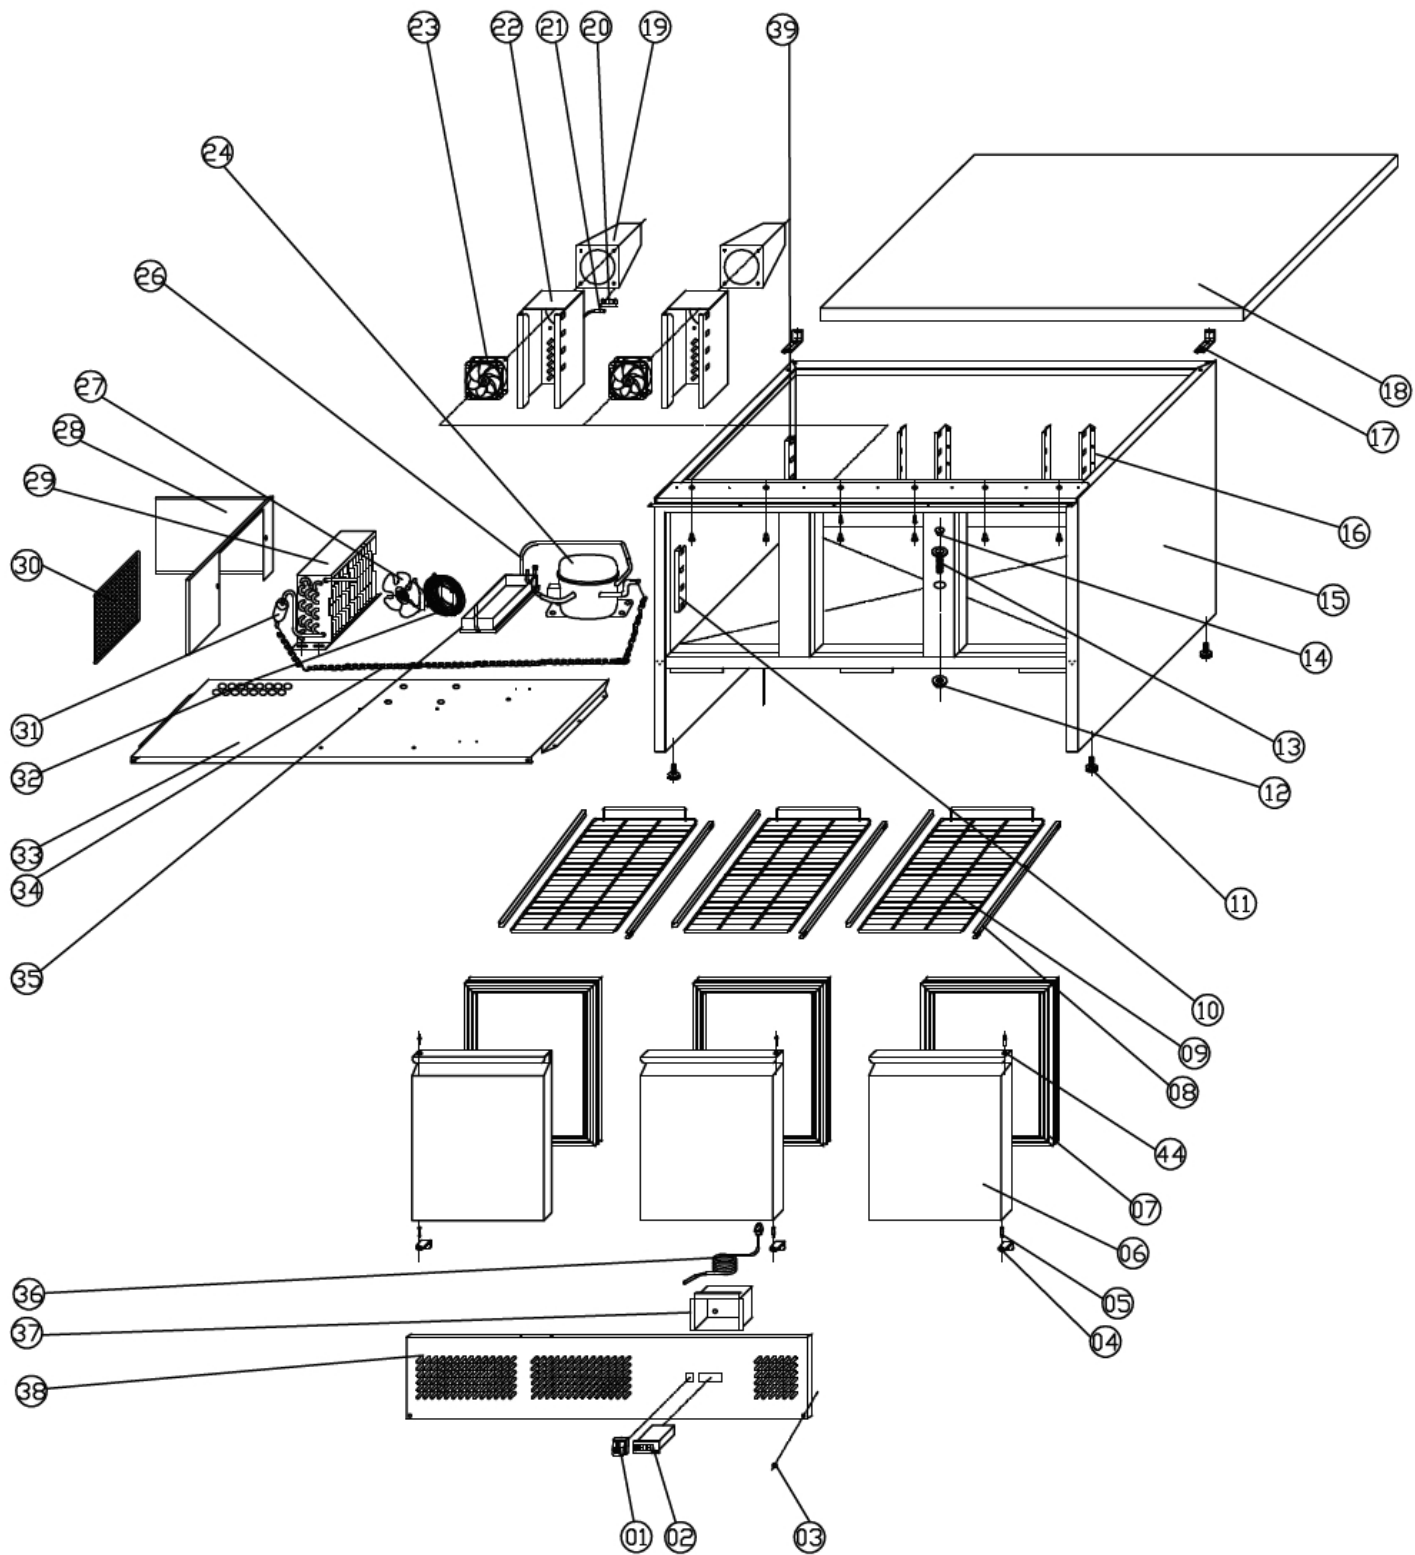

Explosionszeichnung

Kühltisch
KTM 300

KBS Gastrotechnik GmbH - Johannes-Kepler-Str. 14 - 55129 Mainz

SPARE PARTS LIST OF S903 TOP S/S

N0.	CODE	NAME	MODEL	QUY.	MATERIAL	REMARK	
01	S900.01	MAIN SWITCH	DRH-2415-3	1PC			
02	S900.02	THERMOSTAT	XR20C	1PC			
03	S900.03	PLASTIC CAP	Φ13	8PCS	PLASTIC		
04	S900.05	DOWN HINGE/LEFT/RIGHT		3PCS	STAINLESS	1LEFT 2RIGHT	
05	S900.06	DOWN HINGE AXIS		6PCS	STAINLESS		
06	S900.07	DOOR /LEFT/RIGHT		3PCS		1LEFT 2RIGHT	
07	S900.08	GASKET		3PCS	PVC		
08	GN2100TN.3 1	GUIDE/LEFT/RIGHT		3PAIRS	STAINLESS		
09	GN2100TN.3 2	SHELF	GN1/1	3PCS	COATED STEEL		
10	S901.06	SIDE SUPPORT/LEFT/RIGHT		4PCS	STAINLESS		
11	S900.13	FEET		4PCS			
12	S900.14	DRAIN PIPE NUT		1PC	PLASTIC		
13	S900.15	DRAIN PIPE		1PC	PLASTIC		
14	S900.16	DRAIN PIPE COVER		1PC	PLASTIC		
15	S903.01	BODY		1PC			
16	S901.05	BACK SUPPORT		4PCS	STAINLESS		
17	S903.01	TOP HINGE		2PCS	STAINLESS		
18	S903TOP.01	TOP		1PC	STAINLESS		
19	S901.03	AIRFLOW DUCT		2PCS	STAINLESS		
20	S900.31	SENSOR FIXED CLIP		1PC	STAINLESS		
21	S900.32	SENSOR		1PC			
22	S901.04	CIRCLE FAN SUPPORT		2PCS	STAINLESS		
23	S901.34	CIRCLE FAN	9225	2PCS			
24	S903.05	COMPRESSOR	GVY75AA	1PC			

N0.	CODE	NAME	MODEL	QUY.	MATERIAL	REMARK	
26	S900.36	DISCHARGE TUBE	Φ6	1PC	COPPER		
27	GN650TN.34	CONDENSER FAN	CA01-01/Φ200	1PC			
28	S903.06	CONDENSER COVER BOARD		1PC	ZINCIFY STEEL		
29	GN650TN.38	CONDENSER		1PC			
30	S903.08	FILTER		1PC			
31	S1410TN.14	FILTER DRIER	25g	1PC	XH-9		
32	GN650TN.46	BASKET GUARD GRILLS	Φ246	1PC	COATER STEEL		
33	S903.09	UNIT BOARD		1PC	ZINCIFY STEEL		
34	S900.43	CAPILLARY	Φ1.15×3000	1PC	COPPER		
35	S900.40A	WATER PAN		1PC	STAINLESS		
36	S900.47	PLUG	LT312/1.5MM ² ×3G	1PC			
37	S900.48	JUNCTION BOX		1PC	ZINCIFY STEE		
38	S903.11	FRONT PANEL	1290×267×19	1PC	STAINLESS		