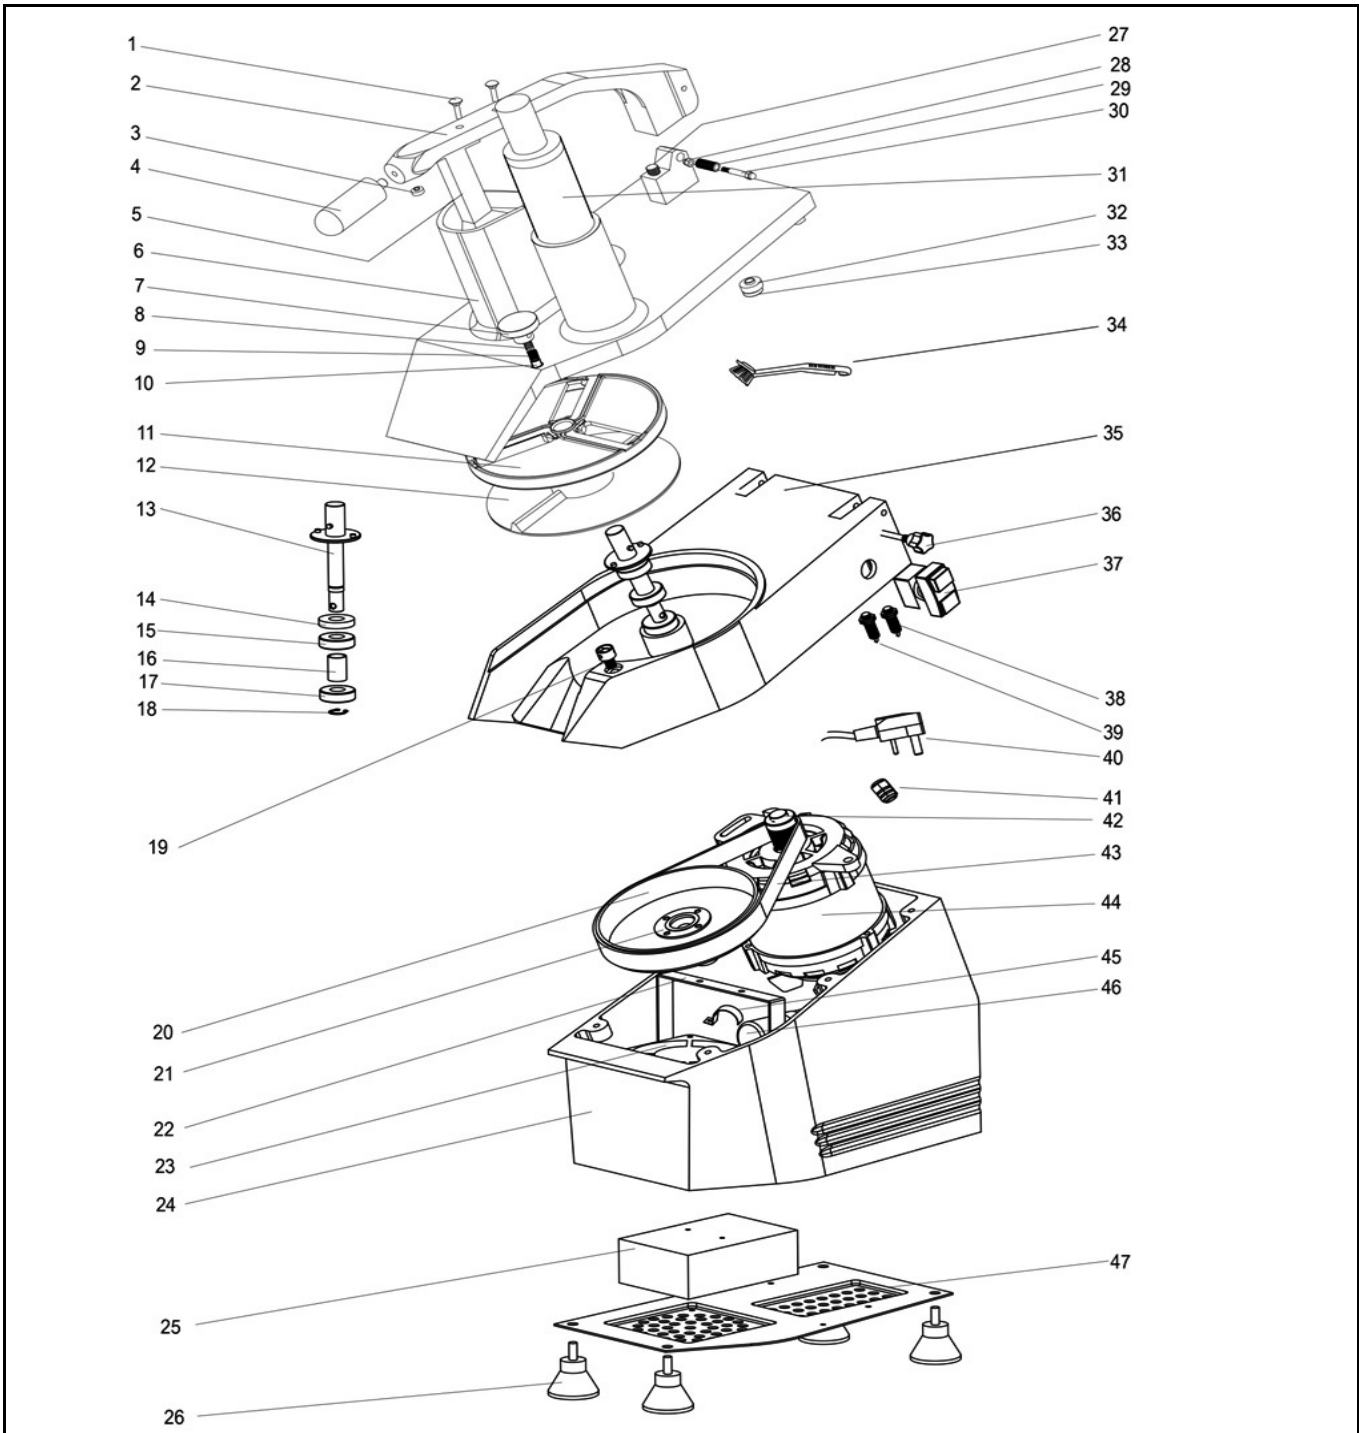

Drawing

Hendi B.V.
Steenoven 21
3911 TX Rhenen
The Netherlands

Batch #	Appliance part#
000000 until 662777	231807

Description
Vegetable cutter

Date	06-12-2016	Revision #	Revision version
Revision	First bill of materials (BOM)